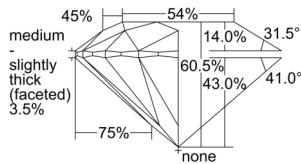

GIA®

FACSIMILE

GIA REPORT 1509172042

Verify this report at GIA.edu

GIA NATURAL DIAMOND DOSSIER®

August 14, 2024
GIA Report Number 1509172042
Shape and Cutting Style ..... Round Brilliant
Measurements ..... 5.41 - 5.43 x 3.28 mm

GRADING RESULTS

Carat Weight ..... 0.58 carat
Color Grade I
Clarity Grade S11
Cut Grade ..... Excellent

ADDITIONAL GRADING INFORMATION

Polish ..... Excellent
Symmetry ..... Excellent
Fluorescence ..... None
Clarity Characteristics ..... Crystal, Feather
Inscription(s): GIA 1509172042

PROPORTIONS

Profile to actual proportions

GRADING SCALES

GIA COLOR SCALE	GIA CLARITY SCALE	GIA CUT SCALE	
D	FLAWLESS	EXCELLENT	
E	INTERNALLY FLAWLESS		
F		VVS₁	VERY GOOD
G	VVS₂		
H	VS₁	GOOD	
I	VS₂		
J	S1₁	FAIR	
K	S1₂		
L	I₁	POOR	
M	I₂		
N	I₃		
O			
P			
Q			
R			
S			
T			
U			
V			
W			
X			
Y			
Z