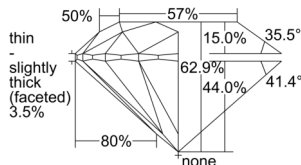

GIA®

FACSIMILE

GIA REPORT 1509172541

Verify this report at GIA.edu

GIA NATURAL DIAMOND DOSSIER®

August 13, 2024
GIA Report Number 1509172541
Shape and Cutting Style ..... Round Brilliant
Measurements ..... 6.15 - 6.20 x 3.89 mm

GRADING RESULTS

Carat Weight ..... 0.91 carat
Color Grade ..... F
Clarity Grade VVS1
Cut Grade ..... Excellent

ADDITIONAL GRADING INFORMATION

Polish ..... Excellent
Symmetry ..... Excellent
Fluorescence ..... None
Clarity Characteristics ..... Pinpoint
Inscription(s): GIA 1509172541

PROPORTIONS

Profile to actual proportions

GRADING SCALES

GIA COLOR SCALE	GIA CLARITY SCALE	GIA CUT SCALE	
D	FLAWLESS	EXCELLENT	
E	INTERNALLY FLAWLESS		
F		VVS₁	VERY GOOD
G	VVS₂		
H	VS₁	GOOD	
I	VS₂		
J	SI₁	FAIR	
K	SI₂		
L	I₁	POOR	
M			
N			
O	I₂		
P			
Q			
R	I₃		
S			
T			
U			
V			
W			
X			
Y			
Z