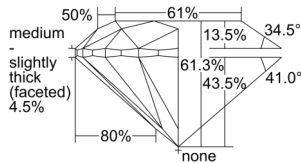

GIA®

FACSIMILE

GIA REPORT 1509173984

Verify this report at GIA.edu

GIA NATURAL DIAMOND DOSSIER®

August 14, 2024
GIA Report Number 1509173984
Shape and Cutting Style ..... Round Brilliant
Measurements ..... 6.16 - 6.20 x 3.79 mm

GRADING RESULTS

Carat Weight ..... 0.90 carat
Color Grade ..... J
Clarity Grade VS1
Cut Grade ..... Excellent

ADDITIONAL GRADING INFORMATION

Polish ..... Excellent
Symmetry ..... Excellent
Fluorescence ..... None
Clarity Characteristics ..... Cloud, Feather, Pinpoint
Inspection(s): GIA 1509173984

PROPORTIONS

Profile to actual proportions

GRADING SCALES

GIA COLOR SCALE	GIA CLARITY SCALE	GIA CUT SCALE	
D	FLAWLESS	EXCELLENT	
E	INTERNALLY FLAWLESS		
F		VVS₁	VERY GOOD
G	VVS₂		
H	VS₁	GOOD	
I	VS₂		
J	SI₁	FAIR	
K	SI₂		
L	I₁	POOR	
M			
N			
O	I₂		
P			
Q			
R	I₃		
S			
T			
U			
V			
W			
X			
Y			
Z