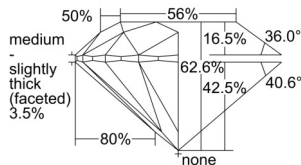

GIA®

FACSIMILE

GIA REPORT 1509177724

Verify this report at GIA.edu

GIA NATURAL DIAMOND DOSSIER®

August 13, 2024
GIA Report Number 1509177724
Shape and Cutting Style ..... Round Brilliant
Measurements ..... 4.47 - 4.50 x 2.81 mm

GRADING RESULTS

Carat Weight ..... 0.35 carat
Color Grade ..... F
Clarity Grade VS1
Cut Grade ..... Excellent

ADDITIONAL GRADING INFORMATION

Polish ..... Excellent
Symmetry ..... Excellent
Fluorescence ..... None
Clarity Characteristics..... Crystal, Cloud, Pinpoint
Inscription(s): GIA 1509177724

PROPORTIONS

Profile to actual proportions

GRADING SCALES

GIA COLOR SCALE	GIA CLARITY SCALE	GIA CUT SCALE
COLOURLESS	FLAWLESS	EXCELLENT
D	INTERNALLY FLAWLESS	
E	VVS₁	VERY GOOD
F		
G	VVS₂	
H	VS₁	GOOD
I	VS₂	
J	SI₁	FAIR
K	SI₂	
L	I₁	POOR
M		
N	I₂	
O	I₃	
P		
Q		
R		
S		
T		
U		
V		
W		
X		
Y		
Z