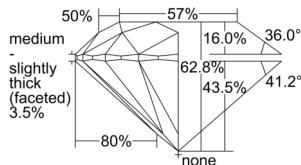

GIA®

FACSIMILE

GIA REPORT 1509181298

Verify this report at GIA.edu

GIA NATURAL DIAMOND DOSSIER®

August 12, 2024
GIA Report Number 1509181298
Shape and Cutting Style ..... Round Brilliant
Measurements ..... 5.83 - 5.85 x 3.67 mm

GRADING RESULTS

Carat Weight ..... 0.77 carat
Color Grade ..... D
Clarity Grade VS1
Cut Grade ..... Excellent

ADDITIONAL GRADING INFORMATION

Polish ..... Excellent
Symmetry ..... Excellent
Fluorescence ..... Faint
Clarity Characteristics ..... Crystal
Inscription(s): GIA 1509181298

PROPORTIONS

Profile to actual proportions

GRADING SCALES

GIA COLOR SCALE	GIA CLARITY SCALE	GIA CUT SCALE
D	FLAWLESS	EXCELLENT
E	INTERNALLY FLAWLESS	
F	VVS₁	VERY GOOD
G		
H	VS₁	GOOD
I		
J	VS₂	FAIR
K		
L	SI₁	POOR
M		
N	I₁	
O		
P	I₂	
Q		
R	I₃	
S		
T		
U		
V		
W		
X		
Y		
Z