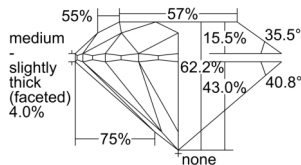

GIA®

FACSIMILE

GIA REPORT 1509182634

Verify this report at GIA.edu

GIA NATURAL DIAMOND DOSSIER®

August 13, 2024
GIA Report Number 1509182634
Shape and Cutting Style ..... Round Brilliant
Measurements ..... 4.27 - 4.30 x 2.67 mm

GRADING RESULTS

Carat Weight ..... 0.30 carat
Color Grade ..... F
Clarity Grade SI2
Cut Grade ..... Excellent

ADDITIONAL GRADING INFORMATION

Polish ..... Excellent
Symmetry ..... Excellent
Fluorescence ..... None
Clarity Characteristics ..... Crystal, Cloud, Feather
Inspection(s): GIA 1509182634

PROPORTIONS

Profile to actual proportions