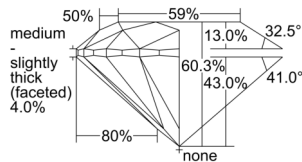

GIA®

FACSIMILE

GIA REPORT 1509192637

Verify this report at GIA.edu

GIA NATURAL DIAMOND DOSSIER®

August 14, 2024
GIA Report Number 1509192637
Shape and Cutting Style ..... Round Brilliant
Measurements ..... 4.73 - 4.76 x 2.86 mm

GRADING RESULTS

Carat Weight ..... 0.40 carat
Color Grade ..... H
Clarity Grade S11
Cut Grade ..... Excellent

ADDITIONAL GRADING INFORMATION

Polish ..... Excellent
Symmetry ..... Excellent
Fluorescence ..... None
Clarity Characteristics..... Cloud, Feather, Crystal
Inspection(s): GIA 1509192637

PROPORTIONS

Profile to actual proportions

GRADING SCALES

GIA COLOR SCALE	GIA CLARITY SCALE	GIA CUT SCALE	
D	FLAWLESS	EXCELLENT	
E	INTERNALLY FLAWLESS		
F		VVS₁	VERY GOOD
G	VVS₂		
H	VS₁	GOOD	
I	VS₂		
J	S1₁	FAIR	
K	S1₂		
L	I₁	POOR	
M	I₂		
N	I₃		
O			
P			
Q			
R			
S			
T			
U			
V			
W			
X			
Y			
Z