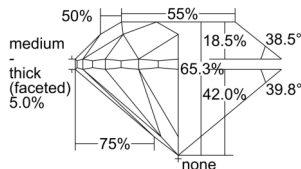

GIA®

FACSIMILE

GIA REPORT 1509205116

Verify this report at GIA.edu

GIA NATURAL DIAMOND DOSSIER®

August 16, 2024
GIA Report Number 1509205116
Shape and Cutting Style ..... Round Brilliant
Measurements ..... 5.41 - 5.56 x 3.58 mm

GRADING RESULTS

Carat Weight ..... 0.70 carat
Color Grade ..... H
Clarity Grade VS1
Cut Grade ..... Very Good

ADDITIONAL GRADING INFORMATION

Polish ..... Excellent
Symmetry ..... Good
Fluorescence ..... None
Clarity Characteristics ..... Cloud, Crystal
Inscription(s): GIA 1509205116

PROPORTIONS

Profile to actual proportions

GRADING SCALES

GIA COLOR SCALE

COLOURESS	D
	E
	F
	G
	H
	I
	J
NEAR COLOURESS	K
	L
Faint	M
	N
	O
	P
Very Light	Q
	R
	S
	T
	U
	V
Light	W
	X
	Y
	Z

GIA CLARITY SCALE

FLAWLESS	VERY VERY SLIGHTLY INCLUDED	VS₁	VS₂	SL₁	SL₂	I₁	I₂	I₃	
									FLAWLESS
INTERNALLY FLAWLESS	VERY SLIGHTLY INCLUDED	VS₁	VS₂	SL₁	SL₂	I₁	I₂	I₃	

GIA CUT SCALE

EXCELLENT
VERY GOOD
GOOD
FAIR
POOR