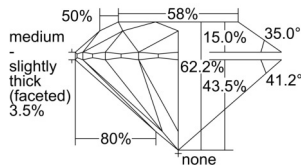

GIA®

FACSIMILE

GIA REPORT 1509205678

Verify this report at GIA.edu

GIA NATURAL DIAMOND DOSSIER®

August 16, 2024
GIA Report Number 1509205678
Shape and Cutting Style ..... Round Brilliant
Measurements ..... 4.75 - 4.77 x 2.96 mm

GRADING RESULTS

Carat Weight ..... 0.41 carat
Color Grade I
Clarity Grade VS1
Cut Grade ..... Excellent

ADDITIONAL GRADING INFORMATION

Polish ..... Excellent
Symmetry ..... Excellent
Fluorescence ..... None
Clarity Characteristics..... Crystal, Needle, Cloud, Pinpoint
Inspection(s): GIA 1509205678

PROPORTIONS

Profile to actual proportions

GRADING SCALES

GIA COLOR SCALE	GIA CLARITY SCALE	GIA CUT SCALE	
D	FLAWLESS	EXCELLENT	
E	INTERNALLY FLAWLESS		
F		VVS₁	VERY GOOD
G	VVS₂		
H	VS₁	GOOD	
I	VS₂		
J	SI₁	FAIR	
K	SI₂		
L	I₁	POOR	
M	I₂		
N	I₃		
O			
P			
Q			
R			
S			
T			
U			
V			
W			
X			
Y			
Z