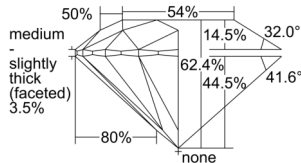

GIA®

FACSIMILE

GIA REPORT 1509209804

Verify this report at GIA.edu

GIA NATURAL DIAMOND DOSSIER®

August 20, 2024
GIA Report Number 1509209804
Shape and Cutting Style ..... Round Brilliant
Measurements ..... 4.59 - 4.63 x 2.88 mm

GRADING RESULTS

Carat Weight ..... 0.36 carat
Color Grade ..... E
Clarity Grade S11
Cut Grade ..... Excellent

ADDITIONAL GRADING INFORMATION

Polish ..... Very Good
Symmetry ..... Excellent
Fluorescence ..... None
Clarity Characteristics ..... Cloud
Inscription(s): GIA 1509209804

PROPORTIONS

Profile to actual proportions

GRADING SCALES

GIA COLOR SCALE	GIA CLARITY SCALE	GIA CUT SCALE	
D	FLAWLESS	EXCELLENT	
E	INTERNALLY FLAWLESS		
F		VVS₁	VERY GOOD
G	VVS₂		
H	VS₁	GOOD	
I	VS₂		
J	S1₁	FAIR	
K	S1₂		
L	I₁	POOR	
M	I₂		
N	I₃		
O			
P			
Q			
R			
S			
T			
U			
V			
W			
X			
Y			
Z