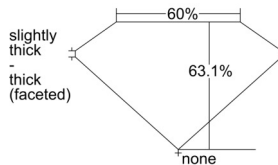

GIA®

FACSIMILE

GIA REPORT 1509209814

Verify this report at GIA.edu

GIA NATURAL DIAMOND DOSSIER®

August 19, 2024
GIA Report Number 1509209814
Shape and Cutting Style ..... Pear Brilliant
Measurements ..... 7.62 x 4.96 x 3.13 mm

GRADING RESULTS

Carat Weight ..... 0.70 carat
Color Grade ..... D
Clarity Grade VS1

ADDITIONAL GRADING INFORMATION

Polish ..... Excellent
Symmetry ..... Excellent
Fluorescence ..... None
Clarity Characteristics ..... Cloud, Pinpoint
Inscription(s): GIA 1509209814

PROPORTIONS

Profile not to actual proportions

GRADING SCALES

GIA COLOR SCALE		GIA CLARITY SCALE	
COLORLESS	D	VERY VERY SLIGHTLY INCLUDED	FLAWLESS
	E		INTERNALLY FLAWLESS
	F		VVS₁
	G		VVS₂
	H		VS₁
	I		VS₂
	J		SI₁
	K		SI₂
	L		I₁
	M		I₂
NEAR COLORLESS	N	SLIGHTLY INCLUDED	I₃
	O		
	P		
	Q		
FAINT	R		
	S		
	T		
	U		
VERY LIGHT	V		
	W		
	X		
	Y		
LIGHT	Z