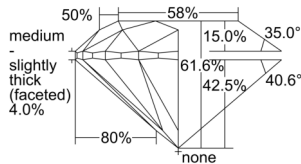

GIA®

FACSIMILE

GIA REPORT 1509220841

Verify this report at GIA.edu

GIA NATURAL DIAMOND DOSSIER®

August 20, 2024
GIA Report Number 1509220841
Shape and Cutting Style ..... Round Brilliant
Measurements ..... 5.39 - 5.42 x 3.33 mm

GRADING RESULTS

Carat Weight ..... 0.60 carat
Color Grade ..... H
Clarity Grade S11
Cut Grade ..... Excellent

ADDITIONAL GRADING INFORMATION

Polish ..... Excellent
Symmetry ..... Excellent
Fluorescence ..... None
Clarity Characteristics ..... Cloud, Crystal
Inscription(s): GIA 1509220841

PROPORTIONS

Profile to actual proportions

GRADING SCALES

GIA COLOR SCALE	GIA CLARITY SCALE	GIA CUT SCALE	
D	FLAWLESS	EXCELLENT	
E	INTERNALLY FLAWLESS		
F		VVS₁	VERY GOOD
G	VVS₂		
H	VS₁	GOOD	
I	VS₂		
J	S1₁	FAIR	
K	S1₂		
L	I₁	POOR	
M	I₂		
N	I₃		
O			
P			
Q			
R			
S			
T			
U			
V			
W			
X			
Y			
Z