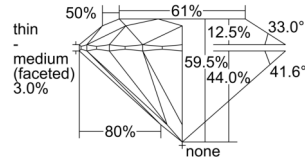

GIA®

FACSIMILE

GIA REPORT 1509224647

Verify this report at GIA.edu

GIA NATURAL DIAMOND DOSSIER®

August 20, 2024
GIA Report Number 1509224647
Shape and Cutting Style ..... Round Brilliant
Measurements ..... 4.55 - 4.57 x 2.72 mm

GRADING RESULTS

Carat Weight ..... 0.34 carat
Color Grade ..... E
Clarity Grade S11
Cut Grade ..... Excellent

ADDITIONAL GRADING INFORMATION

Polish ..... Excellent
Symmetry ..... Excellent
Fluorescence ..... None
Clarity Characteristics..... Cloud, Crystal, Feather
Inscription(s): GIA 1509224647

PROPORTIONS

Profile to actual proportions

GRADING SCALES

GIA COLOR SCALE	GIA CLARITY SCALE	GIA CUT SCALE	
D	FLAWLESS	EXCELLENT	
E	INTERNALLY FLAWLESS		
F		VVS₁	VERY GOOD
G	VVS₂		
H	VS₁	GOOD	
I	VS₂		
J	S1₁	FAIR	
K	S1₂		
L	I₁	POOR	
M	I₂		
N	I₃		
O			
P			
Q			
R			
S			
T			
U			
V			
W			
X			
Y			
Z