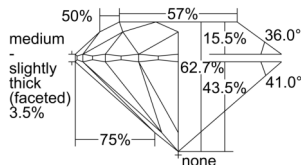

GIA®

FACSIMILE

GIA REPORT 1509230876

Verify this report at GIA.edu

GIA NATURAL DIAMOND DOSSIER®

August 20, 2024
GIA Report Number 1509230876
Shape and Cutting Style ..... Round Brilliant
Measurements ..... 4.71 - 4.75 x 2.97 mm

GRADING RESULTS

Carat Weight ..... 0.41 carat
Color Grade ..... H
Clarity Grade S11
Cut Grade ..... Excellent

ADDITIONAL GRADING INFORMATION

Polish ..... Excellent
Symmetry ..... Excellent
Fluorescence ..... None
Clarity Characteristics ..... Crystal, Cloud
Inscription(s): GIA 1509230876

PROPORTIONS

Profile to actual proportions