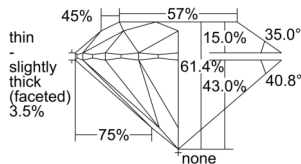

GIA®

FACSIMILE

GIA REPORT 1509236784

Verify this report at GIA.edu

GIA NATURAL DIAMOND DOSSIER®

August 21, 2024
GIA Report Number 1509236784
Shape and Cutting Style ..... Round Brilliant
Measurements ..... 4.16 - 4.18 x 2.56 mm

GRADING RESULTS

Carat Weight ..... 0.27 carat
Color Grade ..... G
Clarity Grade VVS1
Cut Grade ..... Excellent

ADDITIONAL GRADING INFORMATION

Polish ..... Excellent
Symmetry ..... Excellent
Fluorescence ..... None
Clarity Characteristics ..... Pinpoint, Feather
Inscription(s): GIA 1509236784

PROPORTIONS

Profile to actual proportions