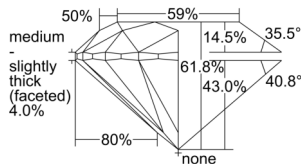

GIA®

FACSIMILE

GIA REPORT 1509237835

Verify this report at GIA.edu

GIA NATURAL DIAMOND DOSSIER®

August 21, 2024
GIA Report Number 1509237835
Shape and Cutting Style ..... Round Brilliant
Measurements ..... 4.72 - 4.75 x 2.92 mm

GRADING RESULTS

Carat Weight ..... 0.41 carat
Color Grade ..... H
Clarity Grade VVS1
Cut Grade ..... Excellent

ADDITIONAL GRADING INFORMATION

Polish ..... Excellent
Symmetry ..... Excellent
Fluorescence ..... None
Clarity Characteristics ..... Cloud
Inscription(s): GIA 1509237835

PROPORTIONS

Profile to actual proportions

GRADING SCALES

GIA COLOR SCALE	GIA CLARITY SCALE	GIA CUT SCALE	
D	FLAWLESS	EXCELLENT	
E	INTERNALLY FLAWLESS		
F		VVS₁	VERY GOOD
G	VVS₂		
H	VS₁	GOOD	
I	VS₂		
J	SI₁	FAIR	
K	SI₂		
L	I₁	POOR	
M	I₂		
N	I₃		
O			
P			
Q			
R			
S			
T			
U			
V			
W			
X			
Y			
Z