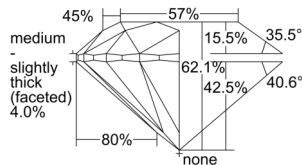

GIA®

FACSIMILE

GIA REPORT 1509242376

Verify this report at GIA.edu

GIA NATURAL DIAMOND DOSSIER®

August 21, 2024
GIA Report Number 1509242376
Shape and Cutting Style ..... Round Brilliant
Measurements ..... 3.74 - 3.77 x 2.33 mm

GRADING RESULTS

Carat Weight ..... 0.20 carat
Color Grade ..... H
Clarity Grade VS1
Cut Grade ..... Excellent

ADDITIONAL GRADING INFORMATION

Polish ..... Excellent
Symmetry ..... Excellent
Fluorescence ..... Faint
Clarity Characteristics ..... Crystal, Pinpoint
Inscription(s): GIA 1509242376

PROPORTIONS

Profile to actual proportions

GRADING SCALES

GIA COLOR SCALE	GIA CLARITY SCALE	GIA CUT SCALE	
D	FLAWLESS	EXCELLENT	
E	INTERNALLY FLAWLESS		
F		VVS₁	VERY GOOD
G	VVS₂		
H	VS₁	GOOD	
I	VS₂		
J	SI₁	FAIR	
K	SI₂		
L	I₁	POOR	
M	I₂		
N	I₃		
O			
P			
Q			
R			
S			
T			
U			
V			
W			
X			
Y			
Z