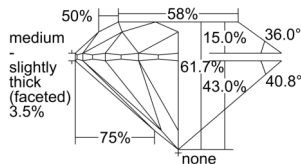

GIA®

FACSIMILE

GIA REPORT 1509252707

Verify this report at GIA.edu

GIA NATURAL DIAMOND DOSSIER®

September 02, 2024
GIA Report Number 1509252707
Shape and Cutting Style ..... Round Brilliant
Measurements ..... 5.09 - 5.12 x 3.15 mm

GRADING RESULTS

Carat Weight ..... 0.50 carat
Color Grade ..... H
Clarity Grade S11
Cut Grade ..... Excellent

ADDITIONAL GRADING INFORMATION

Polish ..... Excellent
Symmetry ..... Excellent
Fluorescence ..... None
Clarity Characteristics ..... Cloud
Inscription(s): GIA 1509252707

PROPORTIONS

Profile to actual proportions

GRADING SCALES

GIA COLOR SCALE	GIA CLARITY SCALE	GIA CUT SCALE	
D	FLAWLESS	EXCELLENT	
E	INTERNALLY FLAWLESS		
F		VVS₁	VERY GOOD
G	VVS₂		
H	VS₁	GOOD	
I	VS₂		
J	S1₁	FAIR	
K	S1₂		
L	I₁	POOR	
M	I₂		
N	I₃		
O			
P			
Q			
R			
S			
T			
U			
V			
W			
X			
Y			
Z