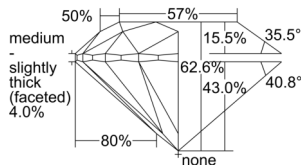

GIA®

FACSIMILE

GIA REPORT 1509262679

Verify this report at GIA.edu

GIA NATURAL DIAMOND DOSSIER®

August 28, 2024
GIA Report Number 1509262679
Shape and Cutting Style ..... Round Brilliant
Measurements ..... 5.14 - 5.19 x 3.23 mm

GRADING RESULTS

Carat Weight ..... 0.53 carat
Color Grade ..... G
Clarity Grade VS2
Cut Grade ..... Excellent

ADDITIONAL GRADING INFORMATION

Polish ..... Excellent
Symmetry ..... Excellent
Fluorescence ..... None
Clarity Characteristics ..... Crystal
Inscription(s): GIA 1509262679

PROPORTIONS

Profile to actual proportions