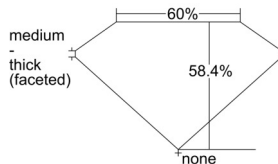

GIA®

FACSIMILE

GIA REPORT 1509266667

Verify this report at GIA.edu

GIA NATURAL DIAMOND DOSSIER®

August 23, 2024
GIA Report Number 1509266667
Shape and Cutting Style ..... Heart Brilliant
Measurements ..... 5.86 x 6.68 x 3.90 mm

GRADING RESULTS

Carat Weight ..... 0.90 carat
Color Grade ..... G
Clarity Grade VS1

ADDITIONAL GRADING INFORMATION

Polish ..... Excellent
Symmetry ..... Very Good
Fluorescence ..... None
Clarity Characteristics..... Feather, Cloud
Inscription(s): GIA 1509266667

PROPORTIONS

Profile not to actual proportions

GRADING SCALES

GIA COLOR SCALE		GIA CLARITY SCALE			
COLORLESS	D	VERY VERY SLIGHTLY INCLUDED	FLAWLESS		
	E		INTERNALLY FLAWLESS		
	F	VERY SLIGHTLY INCLUDED	VVS₁		
	G		VVS₂		
	H		VS₁		
	NEAR COLORLESS	I	SLIGHTLY INCLUDED	VS₂	
		J		SI₁	
		FAINT	K	INCLUDED	SI₂
			L		I₁
			M		I₂
VERT LIGHT	N	INCLUDED	I₃		
	O				
	P				
	Q				
	R				
LIGHT	S				
	T				
	U				
	V				
	W				
	X				
	Y				
	Z