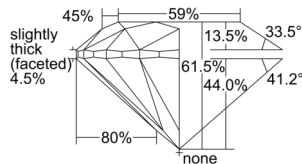

GIA®

FACSIMILE

GIA REPORT 1509267171

Verify this report at GIA.edu

GIA NATURAL DIAMOND DOSSIER®

August 28, 2024
GIA Report Number 1509267171
Shape and Cutting Style ..... Round Brilliant
Measurements ..... 4.71 - 4.74 x 2.91 mm

GRADING RESULTS

Carat Weight ..... 0.40 carat
Color Grade ..... E
Clarity Grade VS1
Cut Grade ..... Excellent

ADDITIONAL GRADING INFORMATION

Polish ..... Excellent
Symmetry ..... Excellent
Fluorescence ..... None
Clarity Characteristics ..... Feather, Pinpoint
Inscription(s): GIA 1509267171

PROPORTIONS

Profile to actual proportions