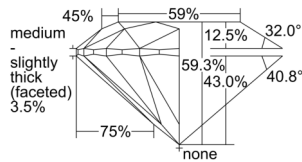

GIA®

FACSIMILE

GIA REPORT 1509272358

Verify this report at GIA.edu

GIA NATURAL DIAMOND DOSSIER®

August 26, 2024
GIA Report Number 1509272358
Shape and Cutting Style ..... Round Brilliant
Measurements ..... 4.15 - 4.18 x 2.47 mm

GRADING RESULTS

Carat Weight ..... 0.26 carat
Color Grade ..... F
Clarity Grade VVS1
Cut Grade ..... Excellent

ADDITIONAL GRADING INFORMATION

Polish ..... Excellent
Symmetry ..... Excellent
Fluorescence ..... None
Clarity Characteristics ..... Cloud
Inscription(s): GIA 1509272358

PROPORTIONS

Profile to actual proportions

GRADING SCALES

GIA COLOR SCALE	GIA CLARITY SCALE	GIA CUT SCALE	
D	FLAWLESS	EXCELLENT	
E	INTERNALLY FLAWLESS		
F		VVS₁	VERY GOOD
G	VVS₂		
H	VS₁	GOOD	
I	VS₂		
J	SI₁	FAIR	
K	SI₂		
L	I₁	POOR	
M			
N			
O	I₂		
P			
Q			
R	I₃		
S			
T			
U			
V			
W			
X			
Y			
Z