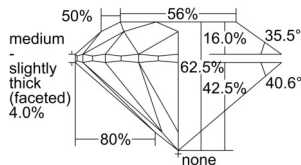

GIA®

FACSIMILE

GIA REPORT 1509272678

Verify this report at GIA.edu

GIA NATURAL DIAMOND DOSSIER®

August 27, 2024
GIA Report Number 1509272678
Shape and Cutting Style ..... Round Brilliant
Measurements ..... 5.13 - 5.17 x 3.22 mm

GRADING RESULTS

Carat Weight ..... 0.53 carat
Color Grade ..... E
Clarity Grade VVS1
Cut Grade ..... Excellent

ADDITIONAL GRADING INFORMATION

Polish ..... Excellent
Symmetry ..... Excellent
Fluorescence ..... None
Clarity Characteristics ..... Pinpoint
Inscription(s): GIA 1509272678

PROPORTIONS

Profile to actual proportions

GRADING SCALES

GIA COLOR SCALE	GIA CLARITY SCALE	GIA CUT SCALE	
D	FLAWLESS	EXCELLENT	
E	INTERNALLY FLAWLESS		
F		VVS₁	VERY GOOD
G	VVS₂		
H	VS₁	GOOD	
I	VS₂		
J	SI₁	FAIR	
K	SI₂		
L	I₁	POOR	
M			
N			
O	I₂		
P			
Q			
R	I₃		
S			
T			
U			
V			
W			
X			
Y			
Z