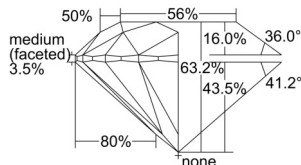

GIA®

FACSIMILE

GIA REPORT 1509273403

Verify this report at GIA.edu

GIA NATURAL DIAMOND DOSSIER®

August 27, 2024
GIA Report Number 1509273403
Shape and Cutting Style ..... Round Brilliant
Measurements ..... 5.77 - 5.80 x 3.66 mm

GRADING RESULTS

Carat Weight ..... 0.75 carat
Color Grade ..... D
Clarity Grade VS2
Cut Grade ..... Excellent

ADDITIONAL GRADING INFORMATION

Polish ..... Excellent
Symmetry ..... Excellent
Fluorescence ..... None
Clarity Characteristics ..... Cloud, Crystal
Inscription(s): GIA 1509273403

PROPORTIONS

Profile to actual proportions

GRADING SCALES

GIA COLOR SCALE	GIA CLARITY SCALE	GIA CUT SCALE	
D	FLAWLESS	EXCELLENT	
E	INTERNALLY FLAWLESS		
F		VVS₁	VERY GOOD
G	VVS₂		
H	VS₁	GOOD	
I	VS₂		
J	SI₁	FAIR	
K	SI₂		
L	I₁	POOR	
M	I₂		
N	I₃		
O			
P			
Q			
R			
S			
T			
U			
V			
W			
X			
Y			
Z