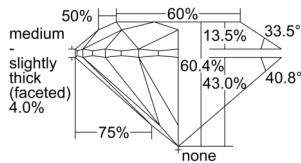

GIA®

FACSIMILE

GIA REPORT 1509273942

Verify this report at GIA.edu

GIA NATURAL DIAMOND DOSSIER®

August 27, 2024
GIA Report Number 1509273942
Shape and Cutting Style ..... Round Brilliant
Measurements ..... 4.93 - 4.95 x 2.99 mm

GRADING RESULTS

Carat Weight ..... 0.45 carat
Color Grade ..... F
Clarity Grade VS1
Cut Grade ..... Excellent

ADDITIONAL GRADING INFORMATION

Polish ..... Excellent
Symmetry ..... Excellent
Fluorescence ..... None
Clarity Characteristics ..... Feather, Pinpoint
Inscription(s): GIA 1509273942

PROPORTIONS

Profile to actual proportions

GRADING SCALES

GIA COLOR SCALE	GIA CLARITY SCALE	GIA CUT SCALE	
D	FLAWLESS	EXCELLENT	
E	INTERNALLY FLAWLESS		
F		VVS₁	VERY GOOD
G	VVS₂		
H	VS₁	GOOD	
I	VS₂		
J	SI₁	FAIR	
K	SI₂		
L	I₁	POOR	
M			
N			
O	I₂		
P			
Q			
R	I₃		
S			
T			
U			
V			
W			
X			
Y			
Z