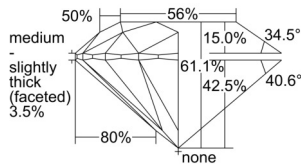

GIA®

FACSIMILE

GIA REPORT 1509274043

Verify this report at GIA.edu

GIA NATURAL DIAMOND DOSSIER®

August 27, 2024
GIA Report Number 1509274043
Shape and Cutting Style ..... Round Brilliant
Measurements ..... 5.92 - 5.97 x 3.63 mm

GRADING RESULTS

Carat Weight ..... 0.78 carat
Color Grade ..... J
Clarity Grade VVS2
Cut Grade ..... Excellent

ADDITIONAL GRADING INFORMATION

Polish ..... Excellent
Symmetry ..... Excellent
Fluorescence ..... None
Clarity Characteristics ..... Pinpoint, Cloud
Inscription(s): GIA 1509274043

PROPORTIONS

Profile to actual proportions

GRADING SCALES

GIA COLOR SCALE	GIA CLARITY SCALE	GIA CUT SCALE	
D	FLAWLESS	EXCELLENT	
E	INTERNALLY FLAWLESS		
F		VVS₁	VERY GOOD
G	VVS₂		
H	VS₁	GOOD	
I	VS₂		
J	SI₁	FAIR	
K	SI₂		
L	I₁	POOR	
M			
N			
O	I₂		
P			
Q			
R	I₃		
S			
T			
U			
V			
W			
X			
Y			
Z