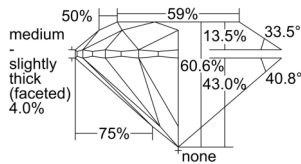

GIA®

FACSIMILE

GIA REPORT 1509274423

Verify this report at GIA.edu

GIA NATURAL DIAMOND DOSSIER®

August 27, 2024
GIA Report Number 1509274423
Shape and Cutting Style ..... Round Brilliant
Measurements ..... 5.11 - 5.14 x 3.11 mm

GRADING RESULTS

Carat Weight ..... 0.50 carat
Color Grade ..... G
Clarity Grade VVS1
Cut Grade ..... Excellent

ADDITIONAL GRADING INFORMATION

Polish ..... Excellent
Symmetry ..... Excellent
Fluorescence ..... None
Clarity Characteristics ..... Pinpoint
Inscription(s): GIA 1509274423

PROPORTIONS

Profile to actual proportions

GRADING SCALES

GIA COLOR SCALE	GIA CLARITY SCALE	GIA CUT SCALE	
D	FLAWLESS	EXCELLENT	
E	INTERNALLY FLAWLESS		
F		VVS₁	VERY GOOD
G	VVS₂		
H	VS₁	GOOD	
I	VS₂		
J	SI₁	FAIR	
K	SI₂		
L	I₁	POOR	
M	I₂		
N	I₃		
O			
P			
Q			
R			
S			
T			
U			
V			
W			
X			
Y			
Z