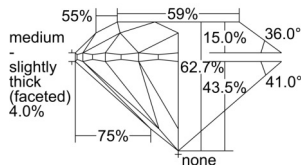

GIA®

FACSIMILE

GIA REPORT 1509275471

Verify this report at GIA.edu

GIA NATURAL DIAMOND DOSSIER®

August 28, 2024
GIA Report Number 1509275471
Shape and Cutting Style ..... Round Brilliant
Measurements ..... 6.12 - 6.16 x 3.85 mm

GRADING RESULTS

Carat Weight ..... 0.91 carat
Color Grade ..... H
Clarity Grade VS1
Cut Grade ..... Excellent

ADDITIONAL GRADING INFORMATION

Polish ..... Excellent
Symmetry ..... Excellent
Fluorescence ..... None
Clarity Characteristics ..... Cloud
Inscription(s): GIA 1509275471

PROPORTIONS

Profile to actual proportions