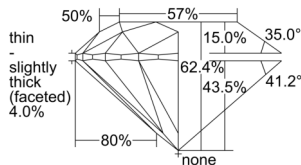

GIA®

FACSIMILE

GIA REPORT 1509276745

Verify this report at gia.edu

GIA NATURAL DIAMOND DOSSIER®

August 26, 2024
GIA Report Number 1509276745
Shape and Cutting Style ..... Round Brilliant
Measurements ..... 4.49 - 4.51 x 2.81 mm

GRADING RESULTS

Carat Weight ..... 0.35 carat
Color Grade ..... F
Clarity Grade S11
Cut Grade ..... Excellent

ADDITIONAL GRADING INFORMATION

Polish ..... Excellent
Symmetry ..... Excellent
Fluorescence ..... None
Clarity Characteristics..... Crystal, Cloud, Feather
Inscription(s): GIA 1509276745

PROPORTIONS

Profile to actual proportions

GRADING SCALES

GIA COLOR SCALE	GIA CLARITY SCALE	GIA CUT SCALE	
D	FLAWLESS	EXCELLENT	
E	INTERNALLY FLAWLESS		
F		VVS₁	VERY GOOD
G	VVS₂		
H	VS₁	GOOD	
I	VS₂		
J	S1₁	FAIR	
K	S1₂		
L	I₁	POOR	
M	I₂		
N	I₃		
O			
P			
Q			
R			
S			
T			
U			
V			
W			
X			
Y			
Z