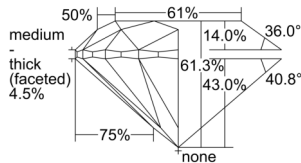

GIA®

FACSIMILE

GIA REPORT 1509277858

Verify this report at GIA.edu

GIA NATURAL DIAMOND DOSSIER®

August 27, 2024
GIA Report Number 1509277858
Shape and Cutting Style ..... Round Brilliant
Measurements ..... 5.04 - 5.08 x 3.10 mm

GRADING RESULTS

Carat Weight ..... 0.50 carat
Color Grade ..... F
Clarity Grade S11
Cut Grade ..... Very Good

ADDITIONAL GRADING INFORMATION

Polish ..... Excellent
Symmetry ..... Very Good
Fluorescence ..... None
Clarity Characteristics..... Crystal, Cloud, Feather
Inscription(s): GIA 1509277858

PROPORTIONS

Profile to actual proportions

GRADING SCALES

GIA COLOR SCALE	GIA CLARITY SCALE	GIA CUT SCALE	
D	FLAWLESS	EXCELLENT	
E	INTERNALLY FLAWLESS		
F		VVS₁	VERY GOOD
G	VVS₂		
H	VS₁	GOOD	
I	VS₂		
J	S1₁	FAIR	
K	S1₂		
L	I₁	POOR	
M	I₂		
N	I₃		
O			
P			
Q			
R			
S			
T			
U			
V			
W			
X			
Y			
Z