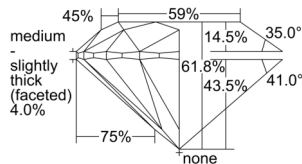

GIA®

FACSIMILE

GIA REPORT 1509288245

Verify this report at GIA.edu

GIA NATURAL DIAMOND DOSSIER®

August 28, 2024
GIA Report Number 1509288245
Shape and Cutting Style ..... Round Brilliant
Measurements ..... 5.74 - 5.77 x 3.56 mm

GRADING RESULTS

Carat Weight ..... 0.73 carat
Color Grade I
Clarity Grade VS1
Cut Grade ..... Excellent

ADDITIONAL GRADING INFORMATION

Polish ..... Excellent
Symmetry ..... Excellent
Fluorescence ..... None
Clarity Characteristics..... Crystal, Cloud, Pinpoint
Inscription(s): GIA 1509288245

PROPORTIONS

Profile to actual proportions

GRADING SCALES

GIA COLOR SCALE	GIA CLARITY SCALE	GIA CUT SCALE	
D	FLAWLESS	EXCELLENT	
E	INTERNALLY FLAWLESS		
F		VVS₁	VERY GOOD
G	VVS₂		
H	VS₁	GOOD	
I	VS₂		
J	SI₁	FAIR	
K	SI₂		
L	I₁	POOR	
M	I₂		
N	I₃		
O			
P			
Q			
R			
S			
T			
U			
V			
W			
X			
Y			
Z