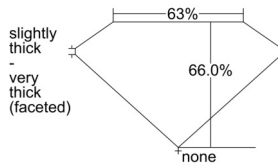

GIA®

FACSIMILE

GIA REPORT 1509288577

Verify this report at GIA.edu

GIA NATURAL DIAMOND DOSSIER®

August 27, 2024
GIA Report Number 1509288577
Shape and Cutting Style ..... Oval Brilliant
Measurements ..... 6.25 x 4.70 x 3.10 mm

GRADING RESULTS

Carat Weight ..... 0.60 carat
Color Grade ..... F
Clarity Grade VS1

ADDITIONAL GRADING INFORMATION

Polish ..... Excellent
Symmetry ..... Very Good
Fluorescence ..... Medium Blue
Clarity Characteristics.... Crystal, Indented Natural, Cloud, Needle
Inscription(s): GIA 1509288577

PROPORTIONS

Profile not to actual proportions

GRADING SCALES

GIA COLOR SCALE		GIA CLARITY SCALE			
COLORLESS	D	VERY VERY SLIGHTLY INCLUDED	FLAWLESS		
	E		INTERNALLY FLAWLESS		
	F	VERY SLIGHTLY INCLUDED	VS₁		
	G		VS₂		
	H		VS₁		
	NEAR COLORLESS	I	SLIGHTLY INCLUDED	VS₂	
		J		SI₁	
		FAINT	K	INCLUDED	SI₂
			L		I₁
			M		I₂
VERT LIGHT	N	LIGHT	I₃		
	O				
	P				
	Q				
	R