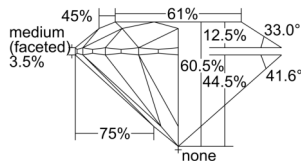

GIA®

FACSIMILE

GIA REPORT 1509289718

Verify this report at GIA.edu

GIA NATURAL DIAMOND DOSSIER®

August 27, 2024
GIA Report Number 1509289718
Shape and Cutting Style ..... Round Brilliant
Measurements ..... 4.34 - 4.37 x 2.63 mm

GRADING RESULTS

Carat Weight ..... 0.30 carat
Color Grade ..... G
Clarity Grade VS2
Cut Grade ..... Excellent

ADDITIONAL GRADING INFORMATION

Polish ..... Excellent
Symmetry ..... Excellent
Fluorescence ..... Medium Blue
Clarity Characteristics ..... Cloud
Inscription(s): GIA 1509289718

PROPORTIONS

Profile to actual proportions

GRADING SCALES

GIA COLOR SCALE	GIA CLARITY SCALE	GIA CUT SCALE	
D	FLAWLESS	EXCELLENT	
E	INTERNALLY FLAWLESS		
F		VVS₁	VERY GOOD
G	VVS₂		
H	VS₁	GOOD	
I	VS₂		
J	SI₁	FAIR	
K	SI₂		
L	I₁	POOR	
M	I₂		
N	I₃		
O			
P			
Q			
R			
S			
T			
U			
V			
W			
X			
Y			
Z