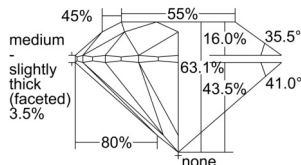

GIA®

FACSIMILE

GIA REPORT 1509293966

Verify this report at GIA.edu

GIA NATURAL DIAMOND DOSSIER®

September 09, 2024
GIA Report Number 1509293966
Shape and Cutting Style ..... Round Brilliant
Measurements ..... 4.25 - 4.27 x 2.69 mm

GRADING RESULTS

Carat Weight ..... 0.30 carat
Color Grade ..... F
Clarity Grade S11
Cut Grade ..... Excellent

ADDITIONAL GRADING INFORMATION

Polish ..... Excellent
Symmetry ..... Excellent
Fluorescence ..... None
Clarity Characteristics..... Crystal, Cloud, Feather
Inspection(s): GIA 1509293966

PROPORTIONS

Profile to actual proportions

GRADING SCALES

GIA COLOR SCALE	GIA CLARITY SCALE	GIA CUT SCALE
D	FLAWLESS	EXCELLENT
E	FLAWLESS	
F	INTERNALLY FLAWLESS	VERY GOOD
G	FLAWLESS	
H	VVS₁	GOOD
I	VVS₂	
J	VS₁	FAIR
K	VS₂	
L	S1₁	POOR
M	S1₂	
N	I₁	
O	I₂	
P	I₃	
Q		
R		
S		
T		
U		
V		
W		
X		
Y		
Z