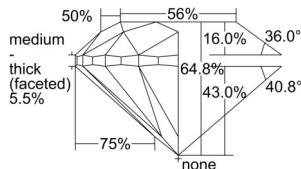

GIA®

FACSIMILE

GIA REPORT 1509296976

Verify this report at GIA.edu

GIA NATURAL DIAMOND DOSSIER®

August 28, 2024
GIA Report Number 1509296976
Shape and Cutting Style ..... Round Brilliant
Measurements ..... 4.17 - 4.20 x 2.71 mm

GRADING RESULTS

Carat Weight ..... 0.30 carat
Color Grade ..... G
Clarity Grade VS2
Cut Grade ..... Very Good

ADDITIONAL GRADING INFORMATION

Polish ..... Excellent
Symmetry ..... Excellent
Fluorescence ..... None
Clarity Characteristics ..... Cloud, Crystal
Inscription(s): GIA 1509296976

PROPORTIONS

Profile to actual proportions

GRADING SCALES

GIA COLOR SCALE	GIA CLARITY SCALE	GIA CUT SCALE	
D	FLAWLESS	EXCELLENT	
E	INTERNALLY FLAWLESS		
F		VVS₁	VERY GOOD
G	VVS₂		
H	VS₁	GOOD	
I	VS₂		
J	SI₁	FAIR	
K	SI₂		
L	I₁	POOR	
M			I₂
N	I₃		
O			
P			
Q			
R			
S			
T			
U			
V			
W			
X			
Y			
Z