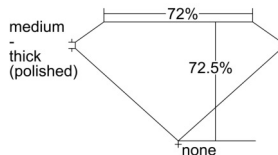

GIA®

FACSIMILE

GIA REPORT 1509298024

Verify this report at GIA.edu

GIA NATURAL DIAMOND DOSSIER®

August 28, 2024
GIA Report Number 1509298024
Shape and Cutting Style ..... Square Modified Brilliant
Measurements ..... 4.70 x 4.66 x 3.38 mm

GRADING RESULTS

Carat Weight ..... 0.60 carat
Color Grade ..... D
Clarity Grade VS1

ADDITIONAL GRADING INFORMATION

Polish ..... Excellent
Symmetry ..... Very Good
Fluorescence ..... Medium Blue
Clarity Characteristics..... Crystal, Needle, Pinpoint
Inscription(s): GIA 1509298024

PROPORTIONS

Profile not to actual proportions

GRADING SCALES

GIA COLOR SCALE		GIA CLARITY SCALE			
COLORLESS	D	VERY VERY SLIGHTLY INCLUDED	FLAWLESS		
	E		INTERNALLY FLAWLESS		
	F	VERY SLIGHTLY INCLUDED	VVS₁		
	G		VVS₂		
	H		VS₁		
	NEAR COLORLESS	I	SLIGHTLY INCLUDED	VS₂	
		J		SI₁	
		FAINT	K	INCLUDED	SI₂
			L		I₁
			M		I₂
VERY LIGHT			N	LIGHT	I₃
			O		
			P		
	Q				
LIGHT	R				
	S				
	T				
	U				
	V				
	Z