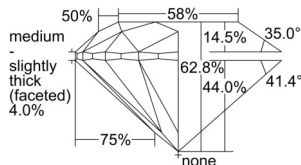

GIA®

FACSIMILE

GIA REPORT 1509298708

Verify this report at GIA.edu

GIA NATURAL DIAMOND DOSSIER®

August 28, 2024
GIA Report Number 1509298708
Shape and Cutting Style ..... Round Brilliant
Measurements ..... 4.27 - 4.29 x 2.69 mm

GRADING RESULTS

Carat Weight ..... 0.30 carat
Color Grade I
Clarity Grade VS1
Cut Grade ..... Excellent

ADDITIONAL GRADING INFORMATION

Polish ..... Excellent
Symmetry ..... Excellent
Fluorescence ..... None
Clarity Characteristics..... Indented Natural, Cloud
Inscription(s): GIA 1509298708

PROPORTIONS

Profile to actual proportions

GRADING SCALES

GIA COLOR SCALE	GIA CLARITY SCALE	GIA CUT SCALE	
D	FLAWLESS	EXCELLENT	
E	INTERNALLY FLAWLESS		
F		VVS₁	VERY GOOD
G	VVS₂		
H	VS₁	GOOD	
I	VS₂		
J	SI₁	FAIR	
K	SI₂		
L	I₁	POOR	
M	I₂		
N	I₃		
O			
P			
Q			
R			
S			
T			
U			
V			
W			
X			
Y			
Z