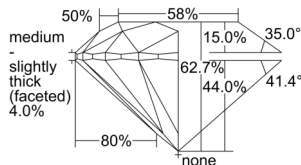

GIA®

FACSIMILE

GIA REPORT 1509304078

Verify this report at GIA.edu

GIA NATURAL DIAMOND DOSSIER®

August 28, 2024
GIA Report Number 1509304078
Shape and Cutting Style ..... Round Brilliant
Measurements ..... 4.27 - 4.30 x 2.69 mm

GRADING RESULTS

Carat Weight ..... 0.30 carat
Color Grade ..... F
Clarity Grade S11
Cut Grade ..... Excellent

ADDITIONAL GRADING INFORMATION

Polish ..... Excellent
Symmetry ..... Excellent
Fluorescence ..... None
Clarity Characteristics ..... Cloud, Crystal
Inscription(s): GIA 1509304078

PROPORTIONS

Profile to actual proportions

GRADING SCALES

GIA COLOR SCALE	GIA CLARITY SCALE	GIA CUT SCALE	
D	FLAWLESS	EXCELLENT	
E	INTERNALLY FLAWLESS		
F		VVS₁	VERY GOOD
G	VVS₂		
H	VS₁	GOOD	
I	VS₂		
J	S1₁	FAIR	
K	S1₂		
L	I₁	POOR	
M	I₂		
N	I₃		
O			
P			
Q			
R			
S			
T			
U			
V			
W			
X			
Y			
Z