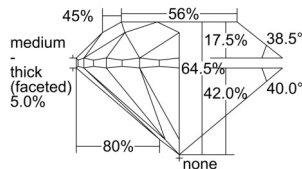

GIA®

FACSIMILE

GIA REPORT 1509308445

Verify this report at GIA.edu

GIA NATURAL DIAMOND DOSSIER®

August 29, 2024
GIA Report Number 1509308445
Shape and Cutting Style ..... Round Brilliant
Measurements ..... 4.93 - 4.97 x 3.20 mm

GRADING RESULTS

Carat Weight ..... 0.50 carat
Color Grade ..... H
Clarity Grade VS2
Cut Grade ..... Very Good

ADDITIONAL GRADING INFORMATION

Polish ..... Excellent
Symmetry ..... Excellent
Fluorescence ..... None
Clarity Characteristics ..... Cloud, Crystal
Inscription(s): GIA 1509308445

PROPORTIONS

Profile to actual proportions

GRADING SCALES

GIA COLOR SCALE	GIA CLARITY SCALE	GIA CUT SCALE	
D	FLAWLESS	EXCELLENT	
E	INTERNALLY FLAWLESS		
F		VVS₁	VERY GOOD
G	VVS₂		
H	VS₁	GOOD	
I	VS₂		
J	SI₁	FAIR	
K	SI₂		
L	I₁	POOR	
M	I₂		
N	I₃		
O			
P			
Q			
R			
S			
T			
U			
V			
W			
X			
Y			
Z