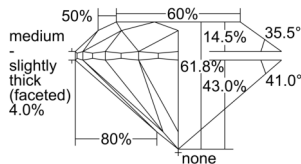

GIA®

FACSIMILE

GIA REPORT 1509314341

Verify this report at GIA.edu

GIA NATURAL DIAMOND DOSSIER®

August 29, 2024
GIA Report Number 1509314341
Shape and Cutting Style ..... Round Brilliant
Measurements ..... 5.18 - 5.22 x 3.21 mm

GRADING RESULTS

Carat Weight ..... 0.54 carat
Color Grade ..... G
Clarity Grade VS1
Cut Grade ..... Excellent

ADDITIONAL GRADING INFORMATION

Polish ..... Excellent
Symmetry ..... Excellent
Fluorescence ..... None
Clarity Characteristics..... Crystal, Needle, Cloud, Pinpoint
Inspection(s): GIA 1509314341

PROPORTIONS

Profile to actual proportions

GRADING SCALES

GIA COLOR SCALE	GIA CLARITY SCALE	GIA CUT SCALE	
D	FLAWLESS	EXCELLENT	
E	INTERNALLY FLAWLESS		
F		VVS₁	VERY GOOD
G	VVS₂		
H	VS₁	GOOD	
I	VS₂		
J	SI₁	FAIR	
K	SI₂		
L	I₁	POOR	
M	I₂		
N	I₃		
O			
P			
Q			
R			
S			
T			
U			
V			
W			
X			
Y			
Z