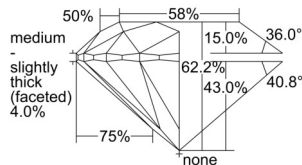

GIA®

FACSIMILE

GIA REPORT 1509329124

Verify this report at GIA.edu

GIA NATURAL DIAMOND DOSSIER®

September 02, 2024
GIA Report Number 1509329124
Shape and Cutting Style ..... Round Brilliant
Measurements ..... 4.68 - 4.71 x 2.92 mm

GRADING RESULTS

Carat Weight ..... 0.40 carat
Color Grade ..... G
Clarity Grade S11
Cut Grade ..... Excellent

ADDITIONAL GRADING INFORMATION

Polish ..... Excellent
Symmetry ..... Excellent
Fluorescence ..... Faint
Clarity Characteristics ..... Crystal
Inscription(s): GIA 1509329124

PROPORTIONS

Profile to actual proportions

GRADING SCALES

GIA COLOR SCALE	GIA CLARITY SCALE	GIA CUT SCALE
D	FLAWLESS	EXCELLENT
E	FLAWLESS	
F	INTERNALLY FLAWLESS	VERY GOOD
G	FLAWLESS	
H	VVS₁	GOOD
I	VVS₂	
J	VS₁	FAIR
K	VS₂	
L	S1₁	POOR
M	S1₂	
N	I₁	
O	I₂	
P	I₃	
Q		
R		
S		
T		
U		
V		
W		
X		
Y		
Z