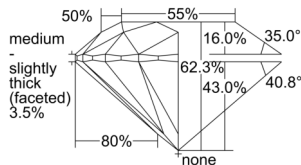

GIA®

FACSIMILE

GIA REPORT 1509329479

Verify this report at [GIA.edu](https://reportcheck.gia.edu)

GIA NATURAL DIAMOND DOSSIER®

September 02, 2024
GIA Report Number 1509329479
Shape and Cutting Style ..... Round Brilliant
Measurements ..... 4.71 - 4.73 x 2.94 mm

GRADING RESULTS

Carat Weight ..... 0.40 carat
Color Grade ..... F
Clarity Grade VS1
Cut Grade ..... Excellent

ADDITIONAL GRADING INFORMATION

Polish ..... Excellent
Symmetry ..... Excellent
Fluorescence ..... None
Clarity Characteristics ..... Cloud, Pinpoint
Inscription(s): GIA 1509329479

PROPORTIONS

Profile to actual proportions

GRADING SCALES

GIA COLOR SCALE	GIA CLARITY SCALE	GIA CUT SCALE
COLOURLESS D	FLAWLESS	EXCELLENT
E	INTERNALLY FLAWLESS	
F	VVS₁	VERY GOOD
G		
H	VVS₂	GOOD
I	VS₁	
J	VS₂	FAIR
K	SI₁	
L	SI₂	POOR
M	I₁	
N	I₂	
O	I₃	
P		
Q		
R		
S		
T		
U		
V		
W		
X		
Y		
Z