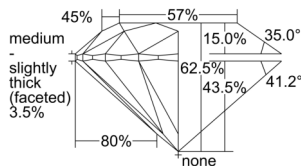

GIA®

FACSIMILE

GIA REPORT 1509333598

Verify this report at GIA.edu

GIA NATURAL DIAMOND DOSSIER®

September 03, 2024
GIA Report Number 1509333598
Shape and Cutting Style ..... Round Brilliant
Measurements ..... 4.43 - 4.46 x 2.78 mm

GRADING RESULTS

Carat Weight ..... 0.33 carat
Color Grade I
Clarity Grade VS1
Cut Grade ..... Excellent

ADDITIONAL GRADING INFORMATION

Polish ..... Excellent
Symmetry ..... Excellent
Fluorescence ..... None
Clarity Characteristics ..... Crystal, Cloud, Needle
Inscription(s): GIA 1509333598

PROPORTIONS

Profile to actual proportions