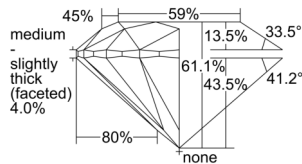

GIA®

FACSIMILE

GIA REPORT

1509343844

Verify this report at GIA.edu

GIA NATURAL DIAMOND DOSSIER®

September 04, 2024
GIA Report Number 1509343844
Shape and Cutting Style ..... Round Brilliant
Measurements ..... 4.31 - 4.35 x 2.64 mm

GRADING RESULTS

Carat Weight ..... 0.30 carat
Color Grade ..... D
Clarity Grade VS2
Cut Grade ..... Excellent

ADDITIONAL GRADING INFORMATION

Polish ..... Excellent
Symmetry ..... Excellent
Fluorescence ..... None
Clarity Characteristics ..... Cloud, Crystal
Inscription(s): GIA 1509343844

PROPORTIONS

Profile to actual proportions

GRADING SCALES

GIA COLOR SCALE	GIA CLARITY SCALE	GIA CUT SCALE
D	FLAWLESS	EXCELLENT
E	FLAWLESS	
F	INTERNALLY FLAWLESS	VERY GOOD
G	FLAWLESS	
H	VVS₁	GOOD
I	VVS₂	
J	VS₁	FAIR
K	VS₂	
L	SI₁	POOR
M	SI₂	
N	I₁	
O	I₂	
P	I₃	
Q		
R		
S		
T		
U		
V		
W		
X		
Y		
Z