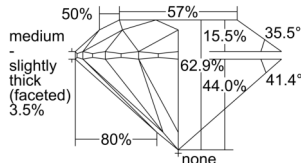

GIA®

FACSIMILE

GIA REPORT 1509345276

Verify this report at GIA.edu

GIA NATURAL DIAMOND DOSSIER®

September 06, 2024
GIA Report Number **1509345276**
Shape and Cutting Style ..... **Round Brilliant**
Measurements ..... **4.69 - 4.71 x 2.95 mm**

GRADING RESULTS

Carat Weight ..... **0.40 carat**
Color Grade ..... **D**
Clarity Grade **S11**
Cut Grade ..... **Excellent**

ADDITIONAL GRADING INFORMATION

Polish ..... **Excellent**
Symmetry ..... **Excellent**
Fluorescence ..... **None**
Clarity Characteristics ..... **Feather**
Inscription(s): **GIA 1509345276**

PROPORTIONS

Profile to actual proportions

GRADING SCALES

GIA COLOR SCALE

COLOURESS	D
	E
	F
	G
	H
	I
	J
NEAR COLOURESS	K
	L
FAIN	M
	N
	O
	P
VERY LIGHT	R
	S
	T
	U
	V
	W
	X
	Y
LIGHT	Z

GIA CLARITY SCALE

FLAWLESS	VERY VERY SLIGHTLY INCLUDED	VVS₁	VVS₂	VS₁	VS₂	S1₁	S1₂	I₁	I₂	I₃	
											INTERNAL FLAWLESS

GIA CUT SCALE

EXCELLENT
VERY GOOD
GOOD
FAIR
POOR