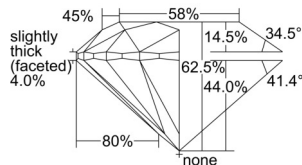

GIA®

FACSIMILE

GIA REPORT 1509347445

Verify this report at GIA.edu

GIA NATURAL DIAMOND DOSSIER®

September 04, 2024
GIA Report Number 1509347445
Shape and Cutting Style ..... Round Brilliant
Measurements ..... 5.06 - 5.09 x 3.17 mm

GRADING RESULTS

Carat Weight ..... 0.50 carat
Color Grade ..... H
Clarity Grade S11
Cut Grade ..... Excellent

ADDITIONAL GRADING INFORMATION

Polish ..... Excellent
Symmetry ..... Excellent
Fluorescence ..... None
Clarity Characteristics ..... Cloud, Feather
Inscription(s): GIA 1509347445

PROPORTIONS

GRADING SCALES

GIA COLOR SCALE	GIA CLARITY SCALE	GIA CUT SCALE	
D	FLAWLESS	EXCELLENT	
E	INTERNALLY FLAWLESS		
F		VVS₁	VERY GOOD
G	VVS₂		
H	VS₁	GOOD	
I	VS₂		
J	S1₁	FAIR	
K	S1₂		
L	I₁	POOR	
M	I₂		
N	I₃		
O			
P			
Q			
R			
S			
T			
U			
V			
W			
X			
Y			
Z