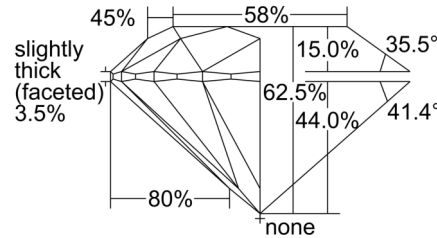

GIA NATURAL DIAMOND GRADING REPORT

September 09, 2024

GIA Report Number 1509368435

Shape and Cutting Style Round Brilliant

Measurements 6.36 - 6.38 x 3.98 mm

GRADING RESULTS

Carat Weight 0.99 carat

Color Grade J

PROPORTIONS

Profile to actual proportions

CLARITY CHARACTERISTICS

KEY TO SYMBOLS*

- Crystal
- ∖ Needle
- ∩ Feather
- ∩ Indented Natural
- ◐ Cavity
- ⊙ Cloud

* Red symbols denote internal characteristics (inclusions). Green or black symbols denote external characteristics (blemishes). Diagram is an approximate representation of the diamond, and symbols shown indicate type, position, and approximate size of clarity characteristics. All clarity characteristics may not be shown. Details of finish are not shown.