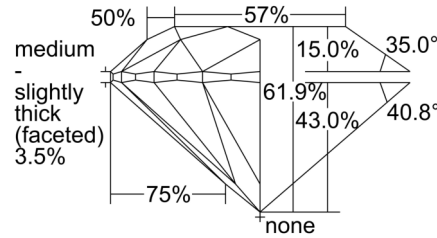

GIA NATURAL DIAMOND GRADING REPORT

September 11, 2024

GIA Report Number 1509375942

Shape and Cutting Style Round Brilliant

Measurements 6.49 - 6.53 x 4.03 mm

GRADING RESULTS

Carat Weight 1.05 carat

Color Grade G

Clarity Grade VS1

Cut Grade Excellent

ADDITIONAL GRADING INFORMATION

Polish Excellent

Symmetry Excellent

Fluorescence None

Inscription(s): GIA 1509375942

Comments: Additional clouds are not shown. Surface graining is not shown.

PROPORTIONS

Profile to actual proportions

CLARITY CHARACTERISTICS

KEY TO SYMBOLS*

-  Twining Wisp
-  Needle
-  Knot
-  Feather
-  Cloud

* Red symbols denote internal characteristics (inclusions). Green or black symbols denote external characteristics (blemishes). Diagram is an approximate representation of the diamond, and symbols shown indicate type, position, and approximate size of clarity characteristics. All clarity characteristics may not be shown. Details of finish are not shown.