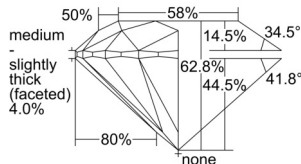

GIA®

FACSIMILE

GIA REPORT 1509380424

Verify this report at GIA.edu

GIA NATURAL DIAMOND DOSSIER®

September 09, 2024
GIA Report Number **1509380424**
Shape and Cutting Style ..... **Round Brilliant**
Measurements ..... **5.85 - 5.88 x 3.68 mm**

GRADING RESULTS

Carat Weight ..... **0.77 carat**
Color Grade ..... **G**
Clarity Grade **VS2**
Cut Grade ..... **Excellent**

ADDITIONAL GRADING INFORMATION

Polish ..... **Excellent**
Symmetry ..... **Excellent**
Fluorescence ..... **None**
Clarity Characteristics..... **Crystal, Cloud**
Inscription(s): **GIA 1509380424**

PROPORTIONS

Profile to actual proportions

GRADING SCALES

GIA COLOR SCALE	GIA CLARITY SCALE	GIA CUT SCALE	
D	FLAWLESS	EXCELLENT	
E	INTERNALLY FLAWLESS		
F		VVS₁	VERY GOOD
G	VVS₂		
H	VS₁	GOOD	
I	VS₂		
J	SI₁	FAIR	
K	SI₂		
L	I₁	POOR	
M	I₂		
N	I₃		
O			
P			
Q			
R			
S			
T			
U			
V			
W			
X			
Y			
Z