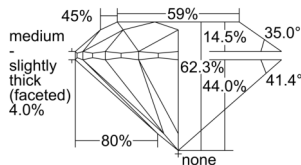

GIA®

FACSIMILE

GIA REPORT 1509383461

Verify this report at GIA.edu

GIA NATURAL DIAMOND DOSSIER®

September 10, 2024
GIA Report Number 1509383461
Shape and Cutting Style ..... Round Brilliant
Measurements ..... 4.42 - 4.45 x 2.76 mm

GRADING RESULTS

Carat Weight ..... 0.33 carat
Color Grade ..... D
Clarity Grade VS1
Cut Grade ..... Excellent

ADDITIONAL GRADING INFORMATION

Polish ..... Excellent
Symmetry ..... Excellent
Fluorescence ..... None
Clarity Characteristics ..... Crystal, Cloud, Pinpoint
Inscription(s): GIA 1509383461

PROPORTIONS

Profile to actual proportions